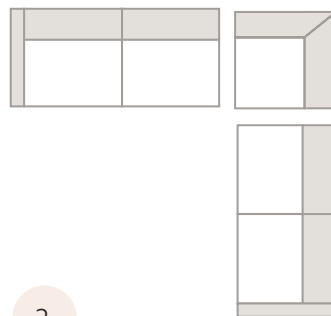

ELITESOFAS.COM

LEFT & RIGHT FACING CONDO SOFA 68" L

90° CORNER CHAIR 38" L X 38" D

LEFT & RIGHT FACING CHAISE 38" L X 74" D

LEFT & RIGHT FACING SOFA 88" L

## SUGGESTED CONFIGURATIONS

1

TOTAL SIZE 101" L X 74" D

2

TOTAL SIZE 101" L X 101" D

3

TOTAL SIZE 101" L X 74" D

All dimensions shown are approximate and are subject to the slight variations inherent in a hand built product.