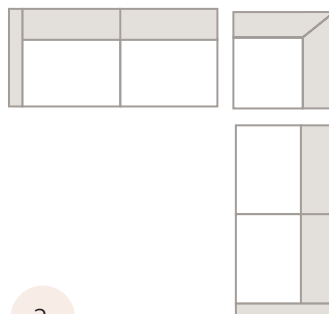

DEPTH 38"

HEIGHT 34"

ELITESOFAS.COM

SOFA _____ 97" L

ARMLESS SOFA _____ 78" L

LEFT & RIGHT FACING SOFA _____ 88" L

90° CORNER CHAIR _____ 38" L X 38" D

CHAIR _____ 45" L

LEFT & RIGHT FACING CHAISE _____ 38" L X 74" D

LOVESEAT _____ 71" L

LEFT & RIGHT FACING LOVESEAT _____ 61" L

ARMLESS CONDO SOFA _____ 60" L

SUGGESTED CONFIGURATIONS

1

TOTAL SIZE _____ 101" L X 74" D

2

TOTAL SIZE _____ 119.5" L X 119.5" D

3

TOTAL SIZE _____ 101" L X 74" D

All dimensions shown are approximate and are subject to the slight variations inherent in a hand built product.